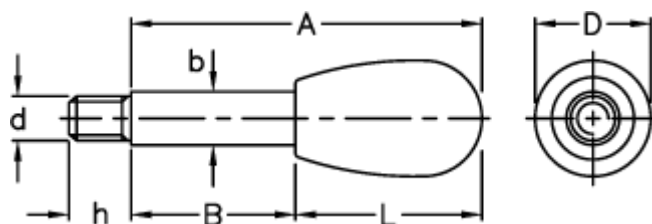

Data Sheet

Article number: 2304004104

Description: E+G Lever arm
BL.368/12x180

Measures

A = 180

b = 12

B = 138

D = 26

d 6g = M10

h = 14

L = 42